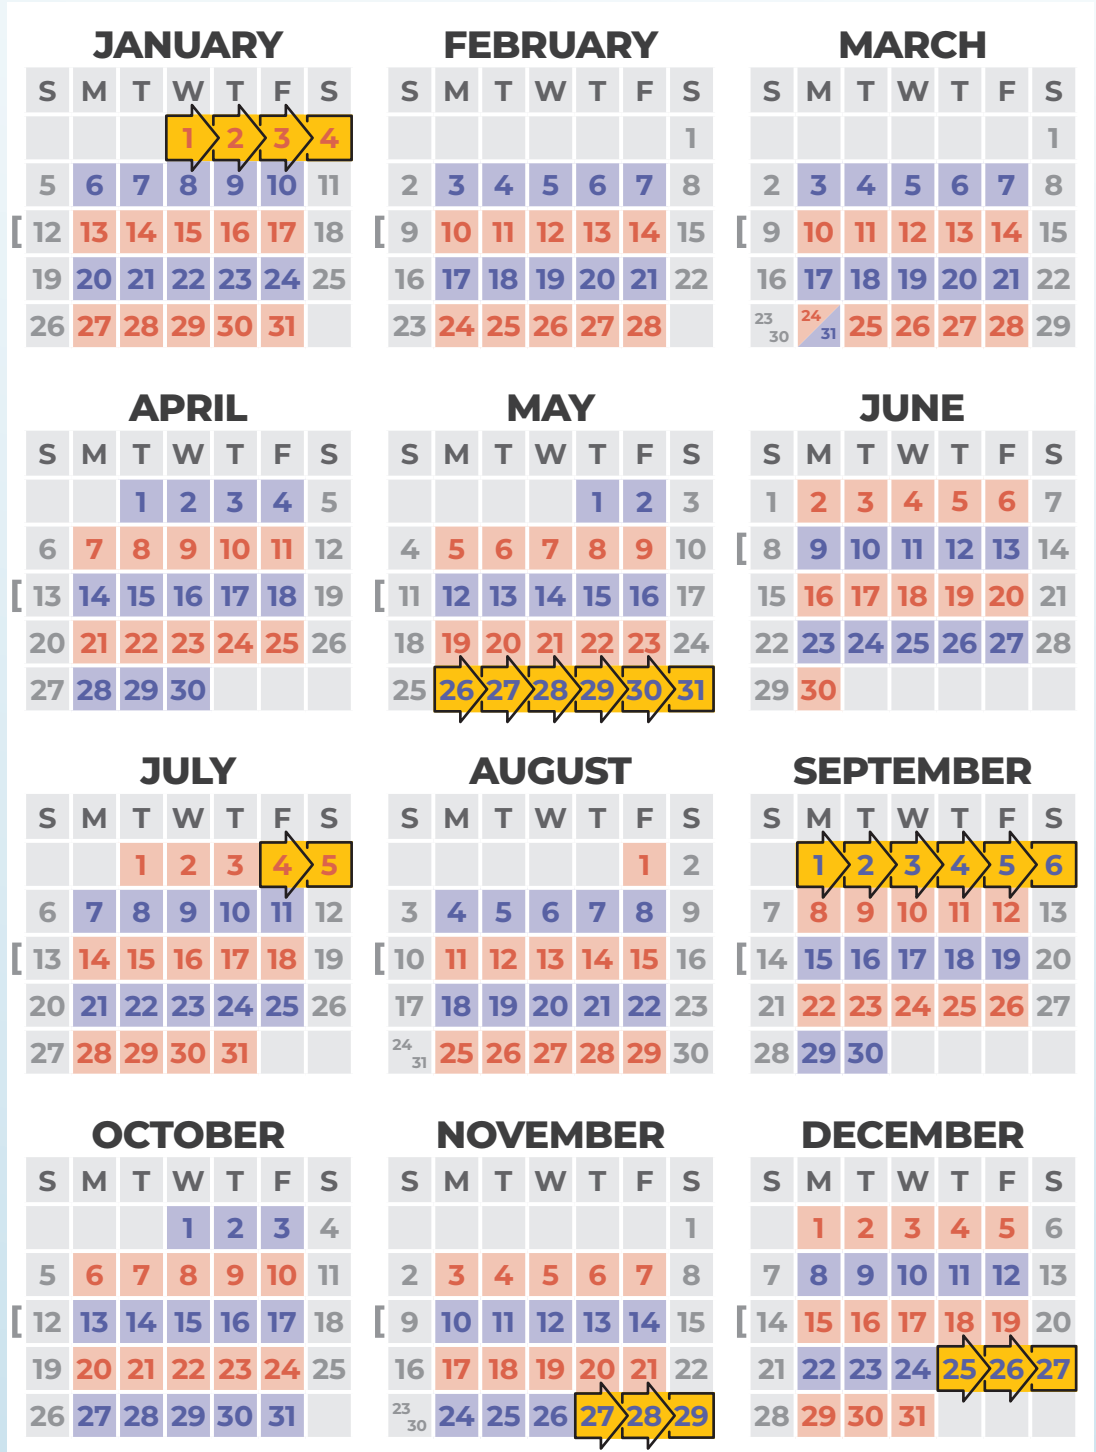

# VILLAGE OF MIDDLEPORT COLLECTION 2025

**WEEK A**  
RECYCLING

**WEEK B**  
RECYCLING

**HOLIDAY** NO COLLECTION - PICKUP FOR THE REST OF THE WEEK WILL BE DELAYED BY ONE DAY

## 2025 HOLIDAYS

With Service Interruption

- **New Years Day**  
January 1st
- **Memorial Day**  
May 26th
- **Independence Day**  
July 4th
- **Labor Day**  
September 1st
- **Thanksgiving Day**  
November 27th
- **Christmas Day**  
December 25th

## BULK COLLECTION:

[ : Three (3) bulk item collected on the 2nd FULL week (Sunday - Saturday) of each month

## 2025 BULK COLLECTION DATES

- January 15, 2025
- February 12, 2025
- March 12, 2025
- April 16, 2025
- May 14, 2025
- June 11, 2025
- July 16, 2025
- August 13, 2025
- September 17, 2025
- October 15, 2025
- November 12, 2025
- December 10, 2025