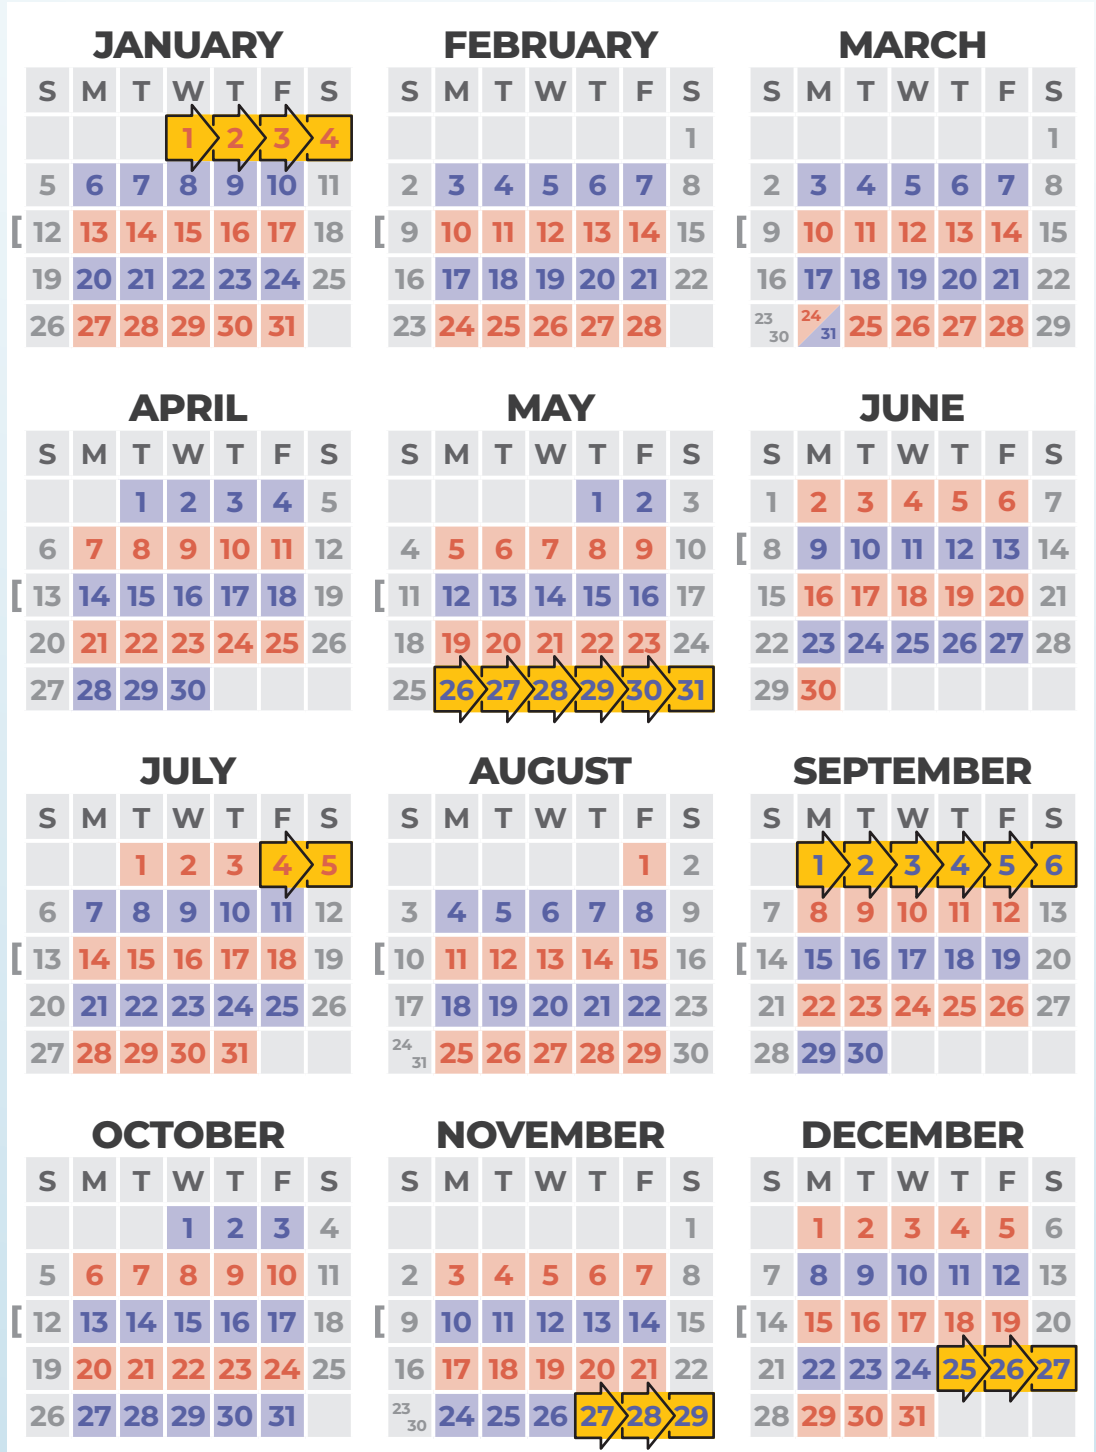

VILLAGE OF MIDDLEPORT COLLECTION 2025

WEEK A
RECYCLING

WEEK B
RECYCLING

HOLIDAY NO COLLECTION - PICKUP FOR THE REST OF THE WEEK WILL BE DELAYED BY ONE DAY

2025 HOLIDAYS

With Service Interruption

- **New Years Day**
January 1st
- **Memorial Day**
May 26th
- **Independence Day**
July 4th
- **Labor Day**
September 1st
- **Thanksgiving Day**
November 27th
- **Christmas Day**
December 25th

BULK COLLECTION:

[: Three (3) bulk item collected on the 2nd FULL week (Sunday - Saturday) of each month

2025 BULK COLLECTION DATES

- January 15, 2025
- February 12, 2025
- March 12, 2025
- April 16, 2025
- May 14, 2025
- June 11, 2025
- July 16, 2025
- August 13, 2025
- September 17, 2025
- October 15, 2025
- November 12, 2025
- December 10, 2025